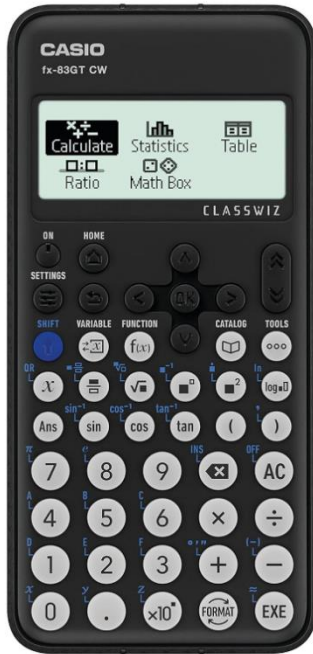

## Recommended Calculator Models:

Casio FX-83GTCW Scientific Calculator (Approx. £12 from other retailers)

Casio FX-991CW Advanced Scientific Calculator (Approx. £30 from other retailers)

**Suited for pupils doing higher tier and considering A-level maths**

## Images of Acceptable Older Models:

Casio FX-83GTCW Scientific Calculator

Casio FX-350ES Plus Scientific Calculator

If you are unsure, ask your child to speak to their maths teacher