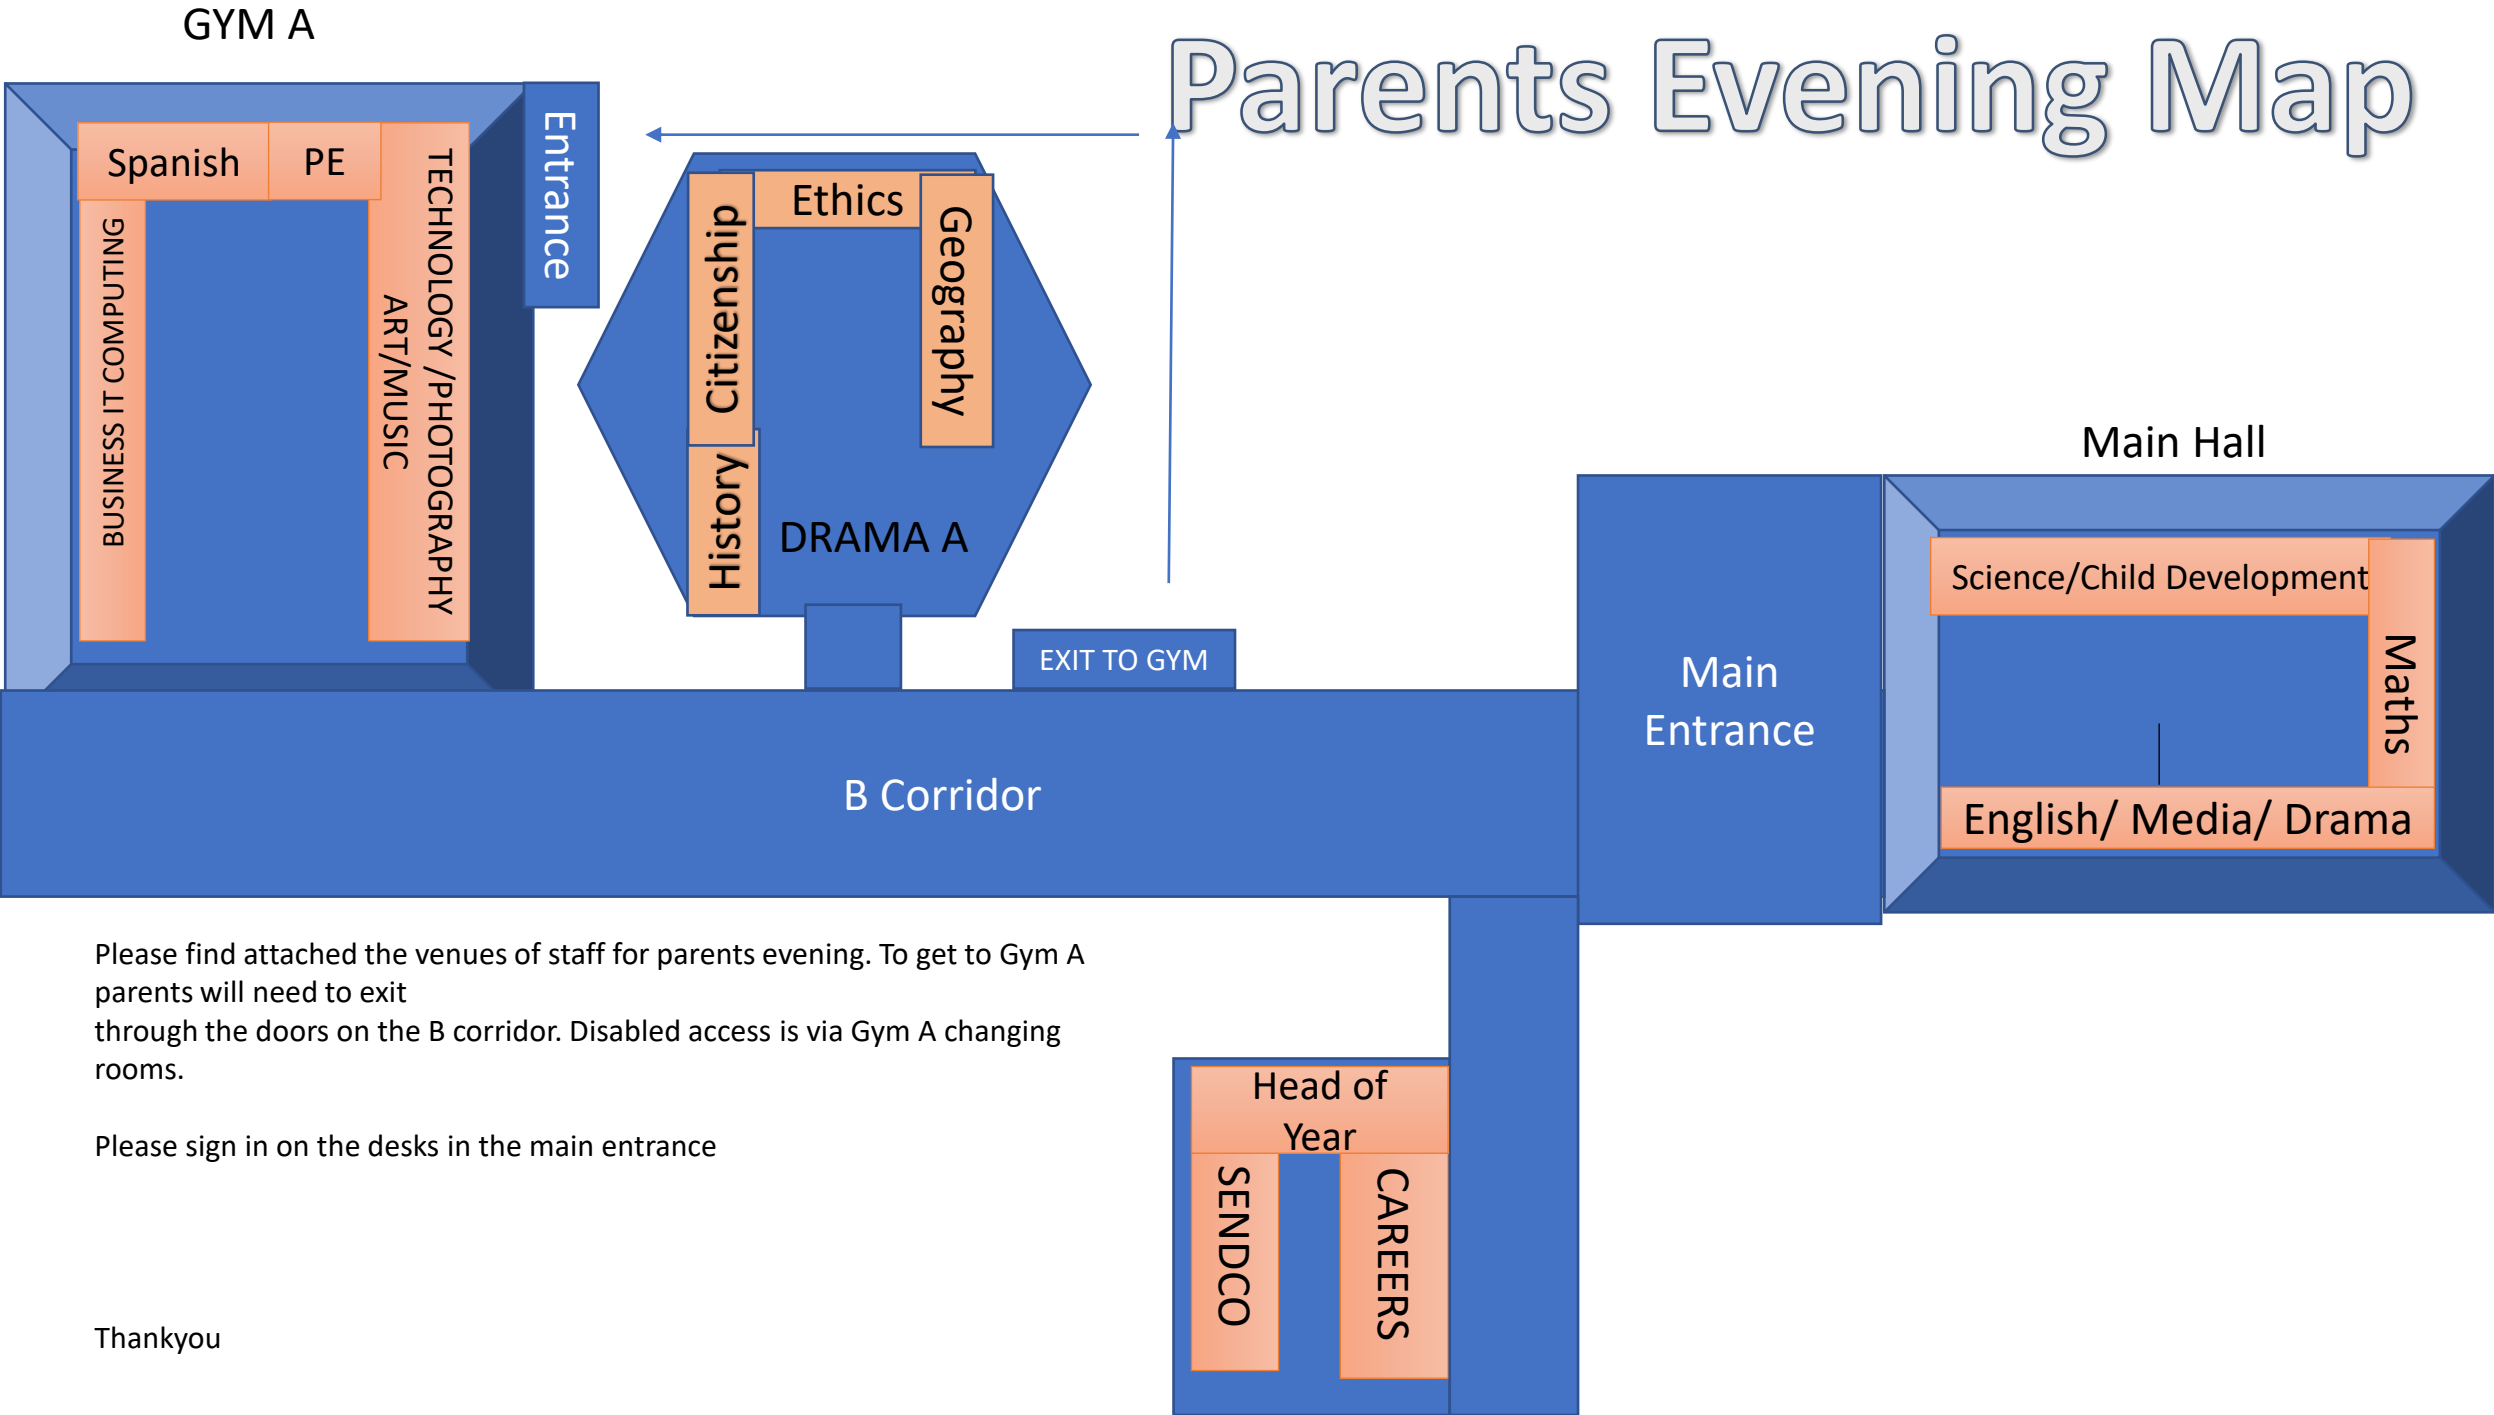

Parents Evening Map

Please find attached the venues of staff for parents evening. To get to Gym A parents will need to exit through the doors on the B corridor. Disabled access is via Gym A changing rooms.

Please sign in on the desks in the main entrance

Thankyou