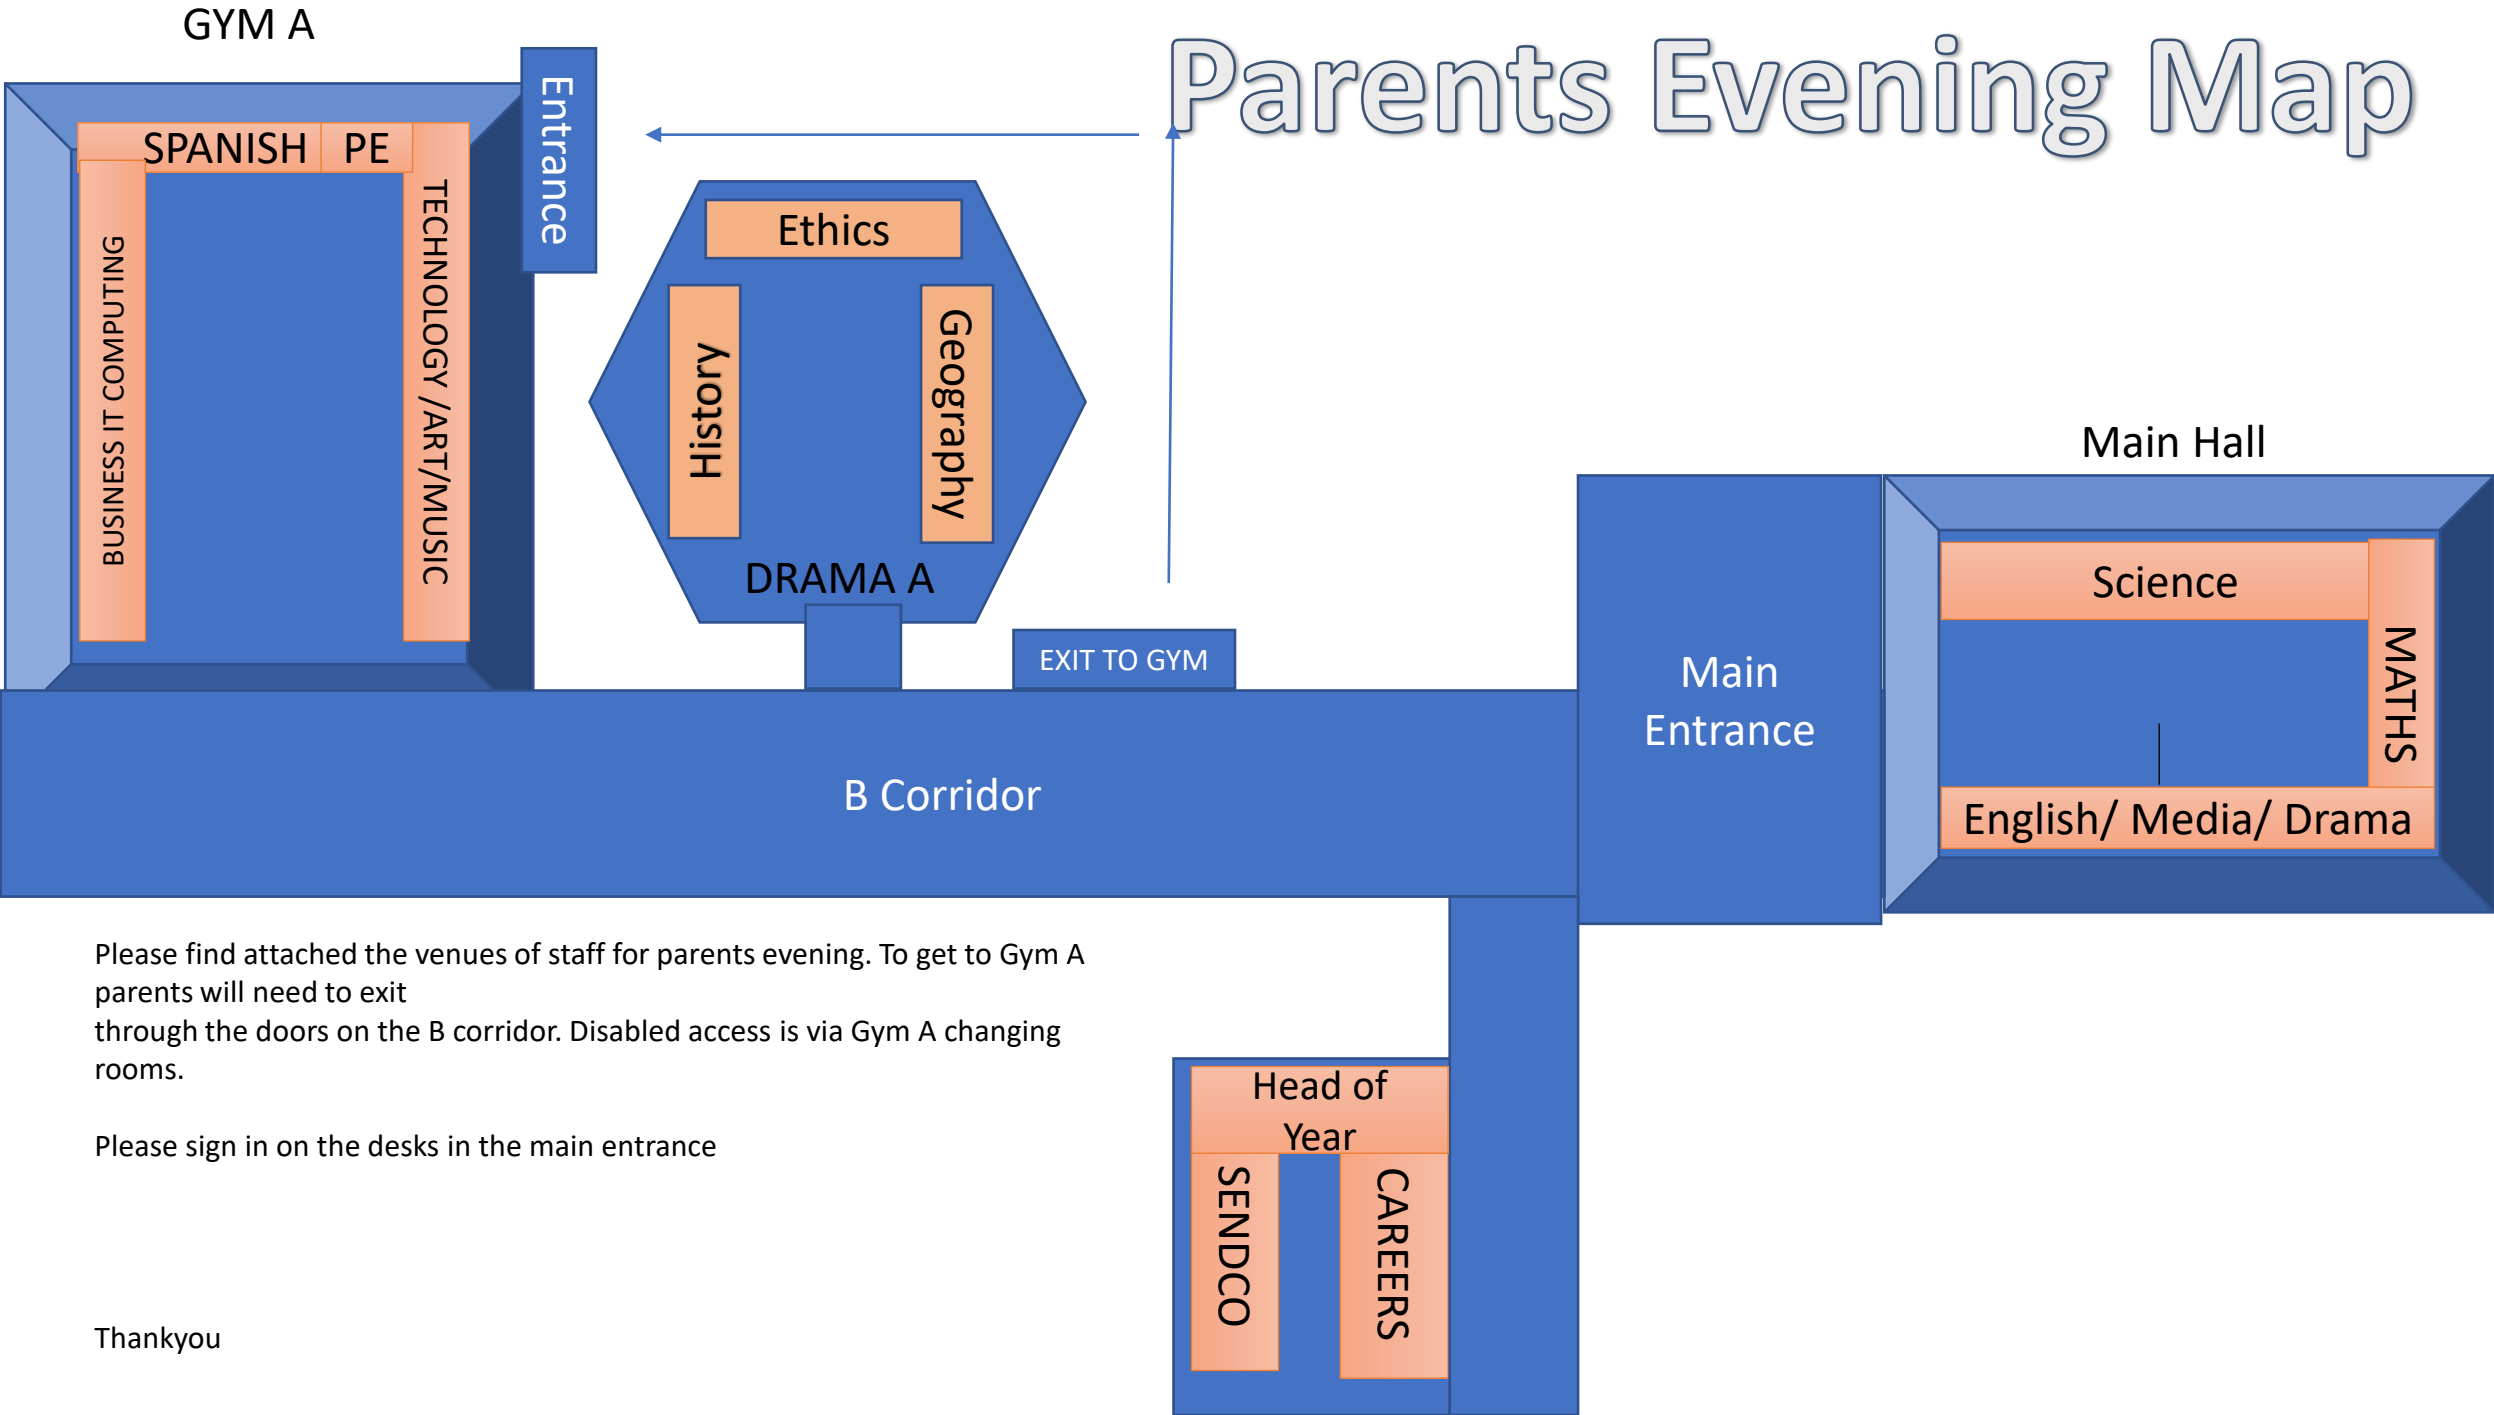

Parents Evening Map

Please find attached the venues of staff for parents evening. To get to Gym A parents will need to exit through the doors on the B corridor. Disabled access is via Gym A changing rooms.

Please sign in on the desks in the main entrance

Thankyou